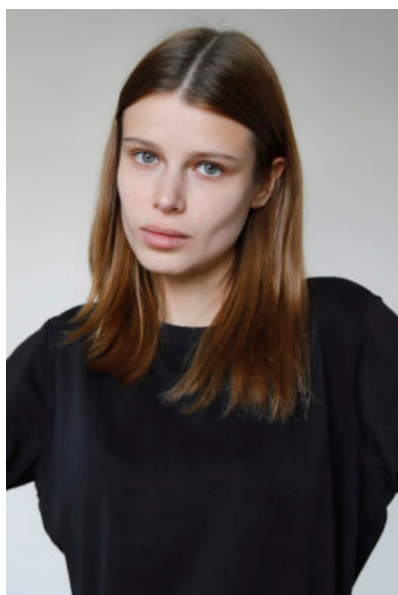

TRUE MODELS

Daria Nikonova

178 | 80 / 60 / 88 / 39 | Brown / Green